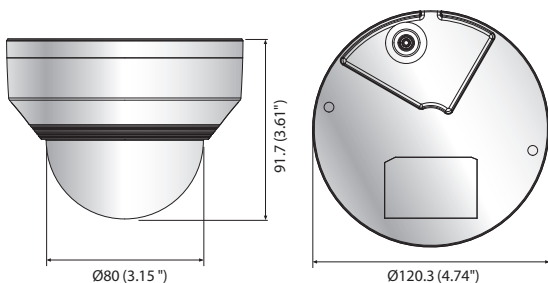

Dimensions

Unit : mm (inch)

Accessories (Optional)

LNV-6010R/6020R/6030R