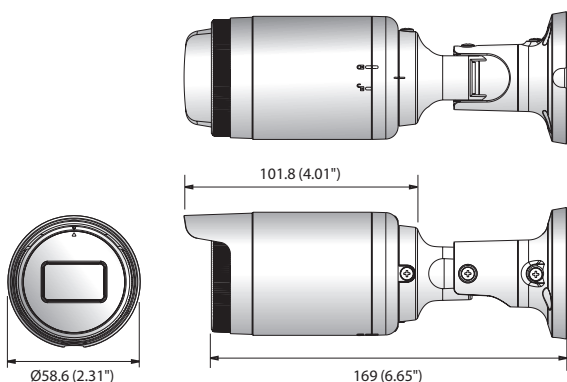

Dimensions

Unit : mm (inch)

LNO-6010R/6020R/6030R	
VIDEO	
Imaging Device	1/2.9" 2.19M CMOS
Total Pixels	2,000(H) x 1,121(V)
Effective Pixels	1,984(H) x 1,105(V)
Scanning System	Progressive Scan
Min. Illumination	Color: 0.18Lux (F2.0), B/W: 0Lux (IR LED on)
LENS	
Focal Length (Zoom Ratio)	3mm fixed (LNO-6010R), 4mm fixed (LNO-6020R), 6mm fixed (LNO-6030R)
Max. Aperture Ratio	F2.0
Angular Field of View	H : 102° / V : 54° / D : 120° (LNO-6010R) H : 80° / V : 43° / D : 94° (LNO-6020R) H : 51° / V : 29° / D : 58° (LNO-6030R)
Min. Object Distance	0.5m (1.64ft)
Lens / Mount Type	Fixed / Board-in type
OPERATIONAL	
IR Viewable Length	30m (98.43ft)
Camera Title	Off / On (Displayed up to 15 characters)
Day & Night	Auto (ICR) / Color / B/W / Schedule
Backlight Compensation	Off / BLC / WDR
Wide Dynamic Range	120dB
Contrast Enhancement	SSDR (Off / On)
Digital Noise Reduction	SSNR (Off / On)
Motion Detection	Off / On (4ea rectangular zones)
Privacy Masking	Off / On (6ea rectangular zones)
Gain Control	Off / Low / Middle / High
White Balance	ATW / AWC / Manual / Indoor / Outdoor
LDC (Lens Distortion Correction)	Off / On (5 levels with min / max)
Electronic Shutter Speed	Minimum / Maximum / Anti flicker
Flip / Mirror	Off / On, Hallway view
Video & Audio Analytics	Tampering, Motion detection
Alarm Triggers	Motion detection, Tampering detection, SD card error
Alarm Events	File upload via FTP and E-mail, Local storage recording at event, Notification via E-mail
NETWORK	
Ethernet	RJ-45 (10/100BASE-T)
Video Compression Format	H.264, MJPEG
Resolution	1920 x 1080, 1280 x 1024, 1280 x 960, 1280 x 720, 1024 x 768, 800 x 600, 800 x 448, 720 x 576, 640 x 480, 640 x 360, 320 x 240
Max. Framerate	H.264 : Max. 30fps at all resolutions MJPEG : Max. 1fps at 1920 x 1080, 1280 x 1024, 1280 x 720, 1024 x 768, Max. 15fps at other resolution
WiseStream II	Support
Video Quality Adjustment	H.264, MJPEG : Target Bitrate Level Control
Bitrate Control Method	H.264 : CBR or VBR, MJPEG : VBR
Streaming Capability	Multiple streaming (Up to 3 profiles)
IP	IPv4, IPv6
Protocol	TCP/IP, UDP/IP, RTP(UDP), RTP(TCP), RTP/RTSP, NTP, HTTP, HTTPS, SSL/TLS, DHCP, PPPoE, FTP, SMTP, ICMP, IGMP, SNMPv1/v2c/v3(MIB-2), ARP, DNS, DDNS, QoS, UPnP, Bonjour
Security	HTTPS(SSL) login authentication, Digest login authentication, IP address filtering, User access log, 802.1X authentication (EAP-TLS, EAP-LEAP)
Streaming Method	Unicast / Multicast
Max. User Access	6 users at unicast mode
Edge Storage	Micro SD/SDHC Max. 32GB - Motion images recorded in the SD memory card can be downloaded - Manual recording at local PC
Application Programming Interface	ONVIF profile S/G, SUNAPI (HTTP API)
Webpage Language	English, French, German, Spanish, Italian, Chinese, Korean, Russian, Japanese, Swedish, Danish, Portuguese, Turkish, Polish, Czech, Rumanian, Serbian, Dutch, Croatia, Hungary, Greek, Finnish, Norwegian
Web Viewer	Supported OS : Windows 7, 8.1, 10, Mac OS X 10.10, 10.11, 10.12 Non-plugin Webviewer - Supported Browser : Google Chrome 63, MS Edge 41, Mozilla Firefox 57 (Window 64bit only), Apple Safari 11 (Mac OS X only) Plug-in Webviewer - Supported Browser : MS Explore 11
Central Management Software	SmartViewer, SSM
ENVIRONMENTAL	
Operating Temperature / Humidity	-30°C ~ +55°C (-22°F ~ +131°F) / Less than 90% RH * Start up should be done at above -20°C (-4°F)
Storage Temperature / Humidity	-30°C ~ +60°C (-22°F ~ +140°F) / Less than 90% RH
Ingress Protection	IP66
ELECTRICAL	
Input Voltage / Current	PoE (IEEE802.3af, Class3)
Power Consumption	6.5W
MECHANICAL	
Color / Material	Dark gray / Plastic
Dimensions (WxH)	Ø58.6 x 182.0mm (Ø2.31" x 7.17")
Weight	240g (0.53 lb)